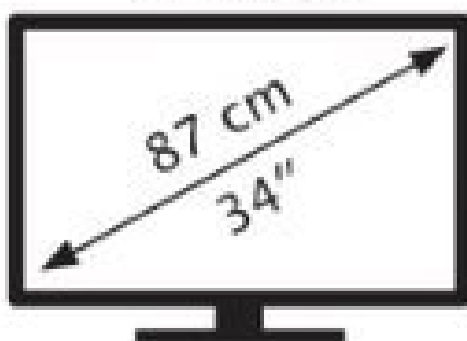

ENERG

acer

X34 GS

40 kWh/1000h

A B C D E F **G**

58 kWh/1000h

3440 px

1440 px